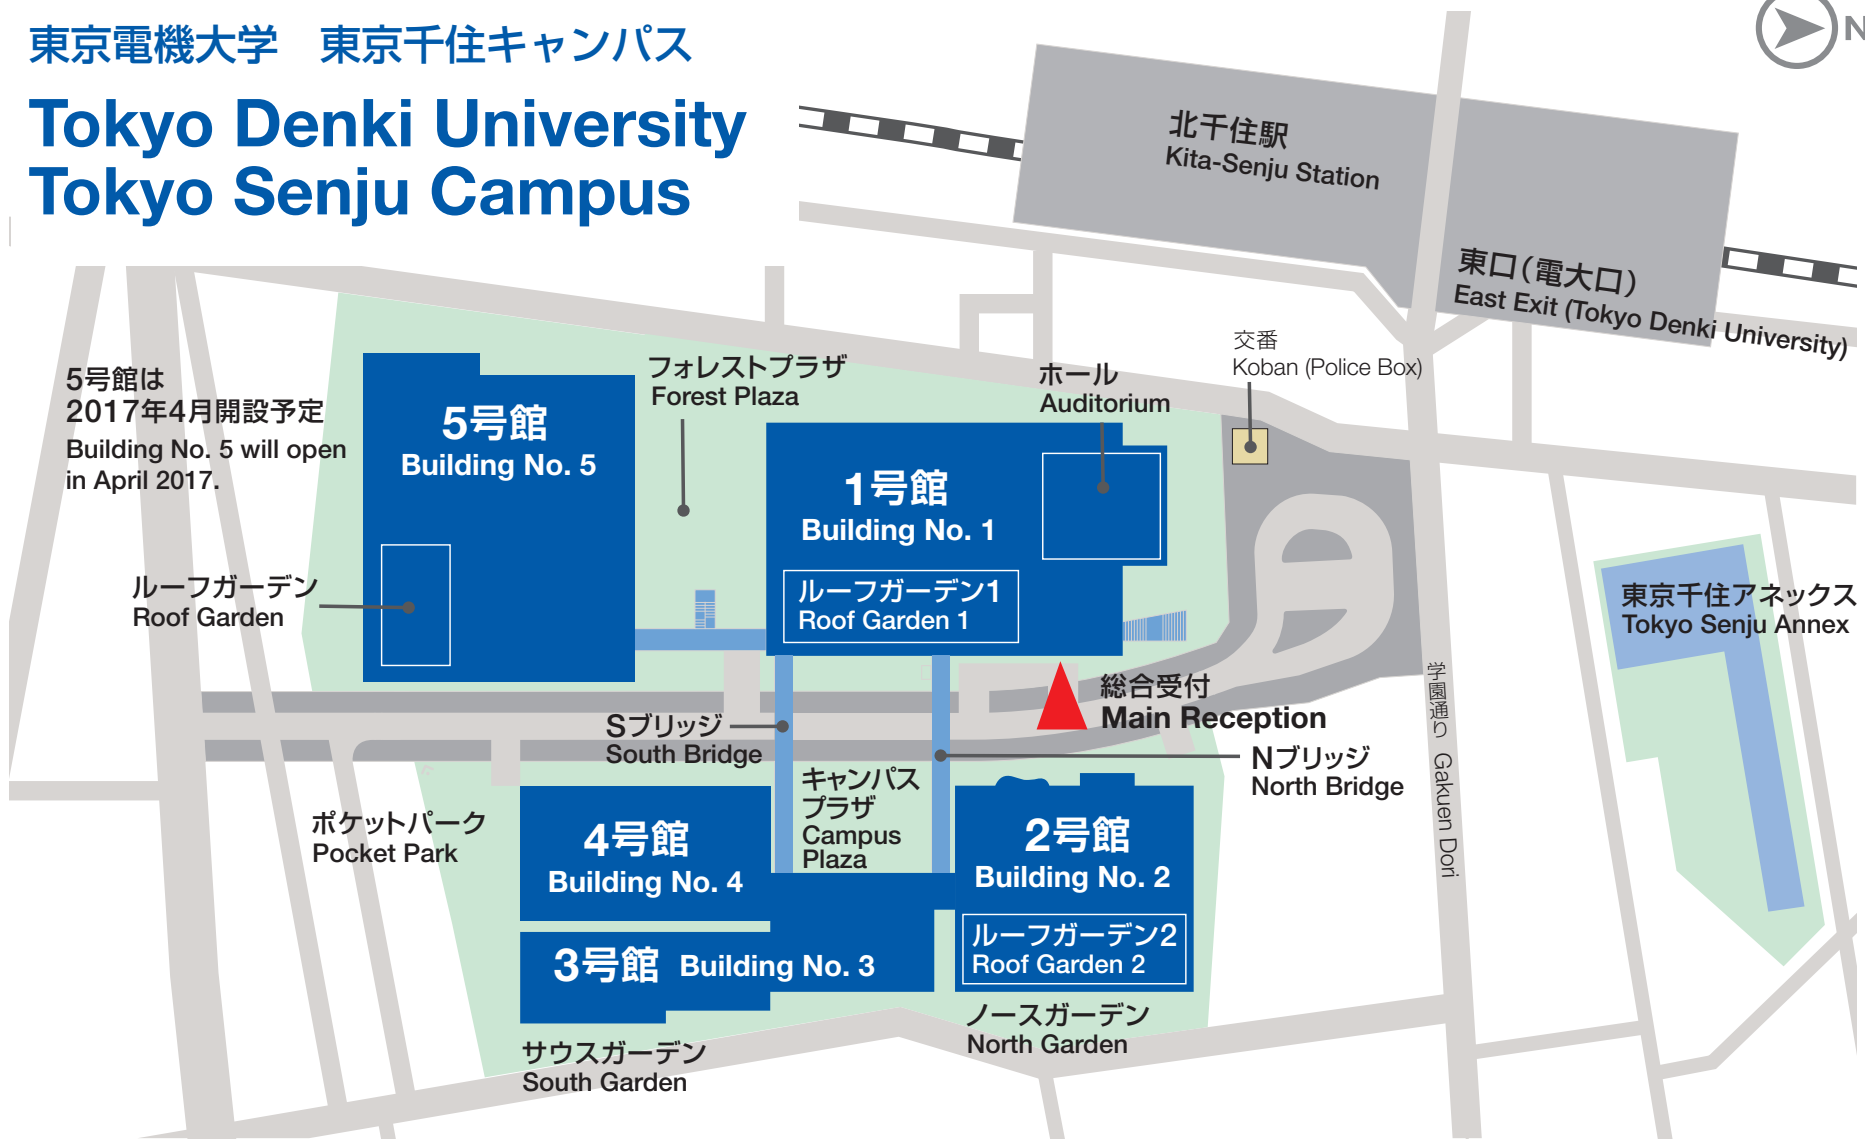

東京電機大学 東京千住キャンパス

Tokyo Denki University Tokyo Senju Campus

5号館は
2017年4月開設予定
Building No. 5 will open
in April 2017.

5号館
Building No. 5

ルーフガーデン
Roof Garden

フォレストプラザ
Forest Plaza

ホール
Auditorium

交番
Koban (Police Box)

1号館
Building No. 1

ルーフガーデン1
Roof Garden 1

総合受付
Main Reception

東京千住アネックス
Tokyo Senju Annex

Sブリッジ
South Bridge

Nブリッジ
North Bridge

ポケットパーク
Pocket Park

4号館
Building No. 4

キャンパス
プラザ
Campus
Plaza

2号館
Building No. 2

ルーフガーデン2
Roof Garden 2

3号館 Building No. 3

サウスガーデン
South Garden

ノースガーデン
North Garden

東京都足立区千住旭町 5番

Address: 5 Senju Asahi-cho, Adachi-ku, Tokyo