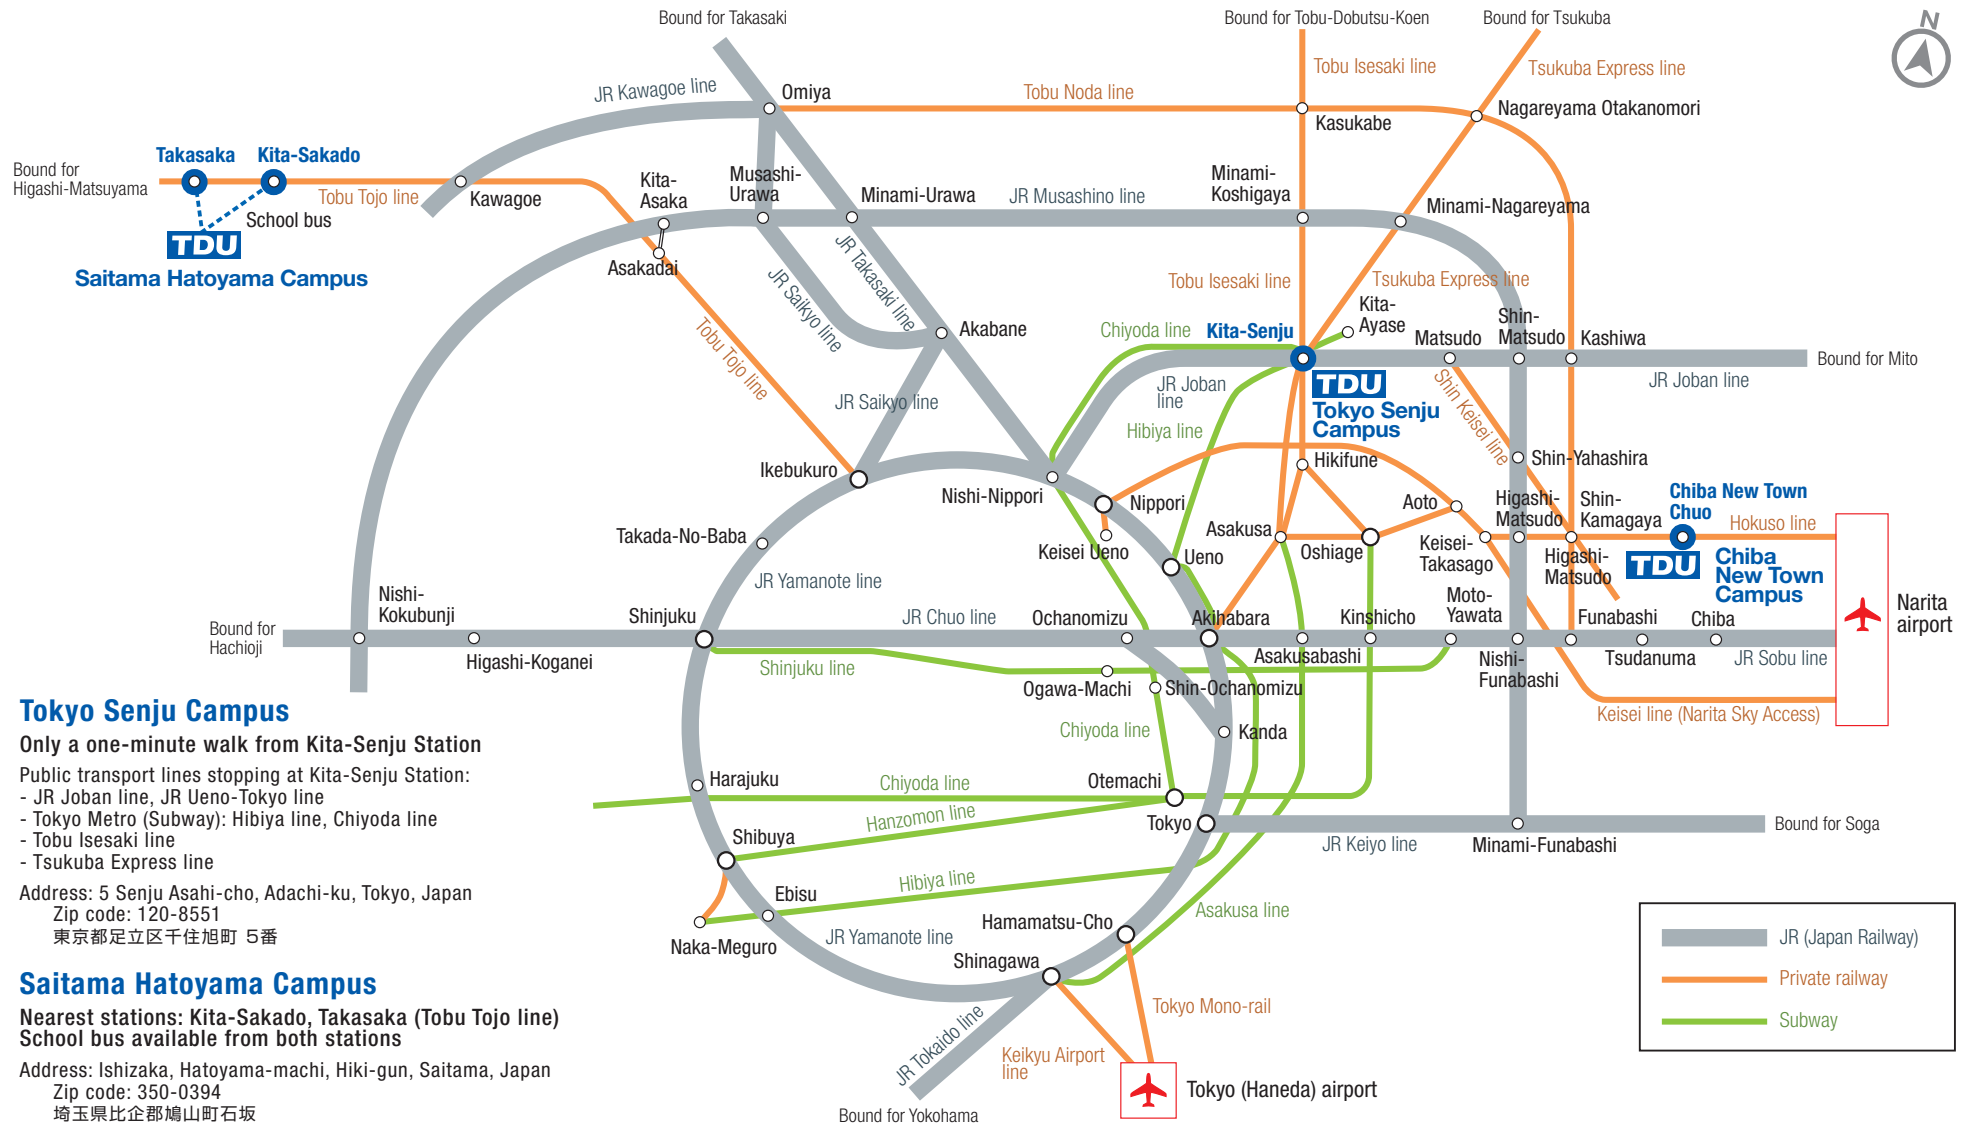

Tokyo Senju Campus

Only a one-minute walk from Kita-Senju Station

- JR Joban line, JR Ueno-Tokyo line
- Tokyo Metro (Subway): Hibiya line, Chiyoda line
- Tobu Isesaki line
- Tsukuba Express line

Address: 5 Senju Asahi-cho, Adachi-ku, Tokyo, Japan
Zip code: 120-8551
東京都足立区千住旭町 5番

Saitama Hatoyama Campus

Nearest stations: Kita-Sakado, Takasaka (Tobu Tojo line)
School bus available from both stations

Address: Ishizaka, Hatoyama-machi, Hiki-gun, Saitama, Japan
Zip code: 350-0394
埼玉県比企郡鳩山町石坂

Chiba New Town Campus

Nearest station: Chiba New Town Chuo
(Hokuso line, Keikyu Airport line, Narita Sky Access line)

10-minute walk from this station
Address: 2-1200 Muzai Gakuendai, Inzai-shi, Chiba, Japan
Zip code: 270-1382
千葉県印西市武西学園台 2-1200

Tokyo Denki University Campuses TDU

Public transport lines